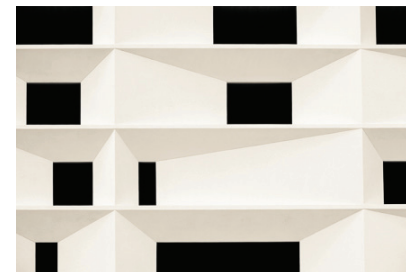

Parking Garage
Mission Bay, San Francisco